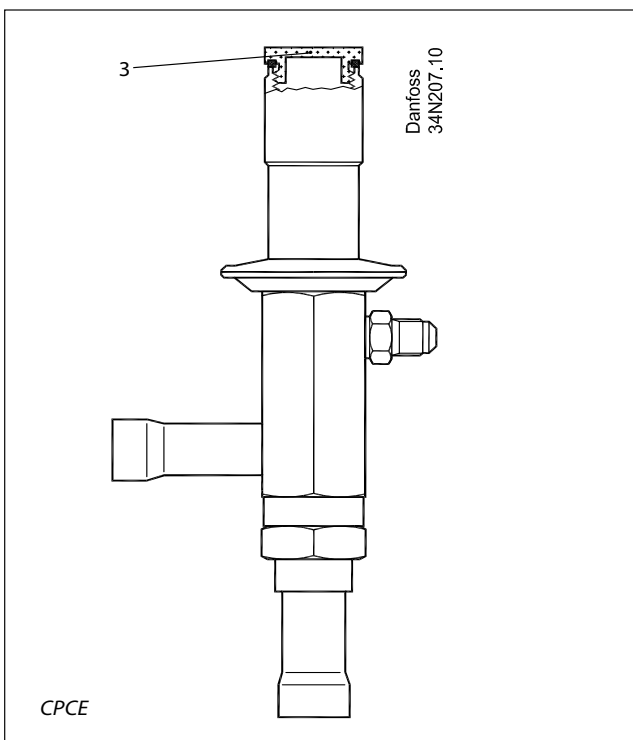

Data sheet

Spare parts and accessories for Pressure Regulator

Types KV and CPCE

Description		Code no.
1. Cap and gasket for KV 12, KV 15, KV 22		
2. Cap and gasket for KV 28, KV 35		
3. Cap and gasket for CPCE		034L2000
4. Cap and gasket for Schrader valve		
5. Schrader valve		
6. Locking screw for KV 12, KV 15, KV 22		034L0208
7. Locking screw for KV 28, KV 35		034L0210