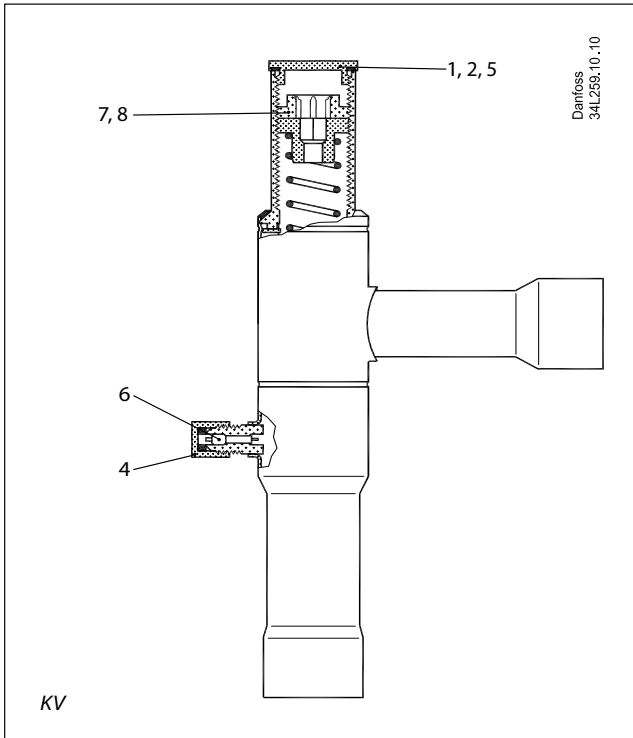

Data sheet

Spare parts and accessories for Pressure Regulator

Types KV and CPCE

Description		Code no.
1. Cap and gasket for KV 12, KV 15, KV 22		
2. Cap and gasket for KV 28, KV 35		
3. Cap and gasket for CPCE		034L2000
4. Cap and gasket for Schrader valve		
5. Schrader valve		
6. Locking screw for KV 12, KV 15, KV 22		034L0208
7. Locking screw for KV 28, KV 35		034L0210