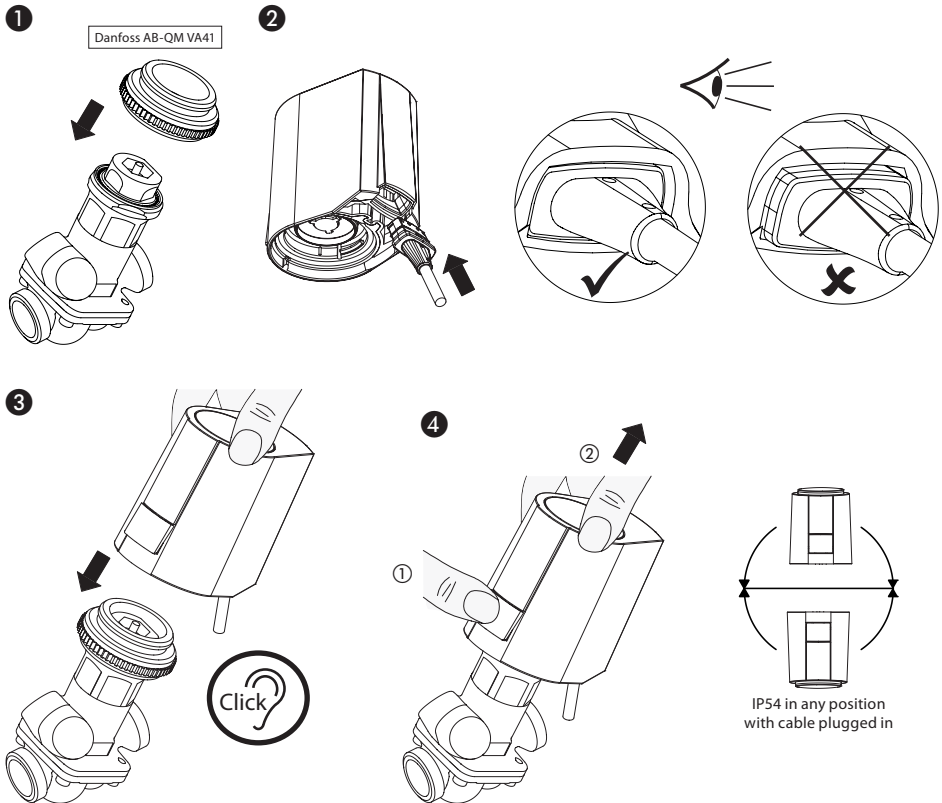

Installation Guide

ABNM A5 LOG/LIN for AB-QM, 0-10 V Proportional

Fits to AB-QM DN 10-32 / 1/2-1 1/4 inch

1. Mounting / demounting

Installation Guide ABNM A5

2. Electrical Connection & Dimensions

3. Unlock NC version (First Open Function)

4. NO/NC version

5. Auto Calibration