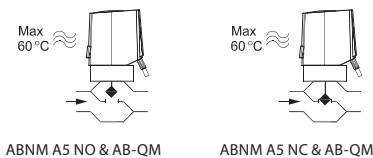

4. NO/NC version