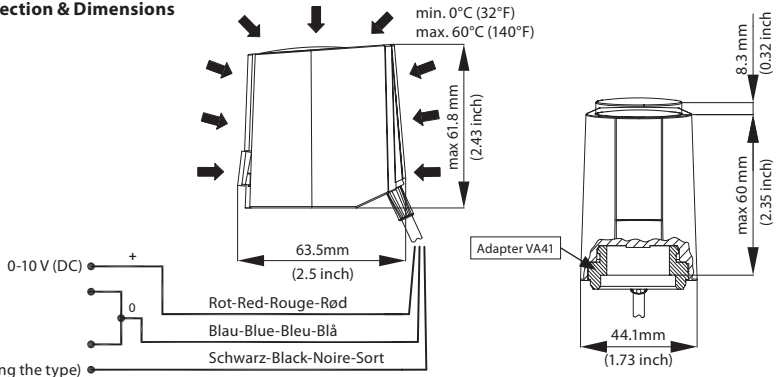

Installation Guide

ABNM A5 LOG/LIN for AB-QM, 0-10 V Proportional

Fits to AB-QM DN 10-32 / 1/2-1 1/4 inch

1. Mounting / demounting

Installation Guide ABNM A5

2. Electrical Connection & Dimensions

3. Unlock NC version (First Open Function)

4. NO/NC version

5. Auto Calibration