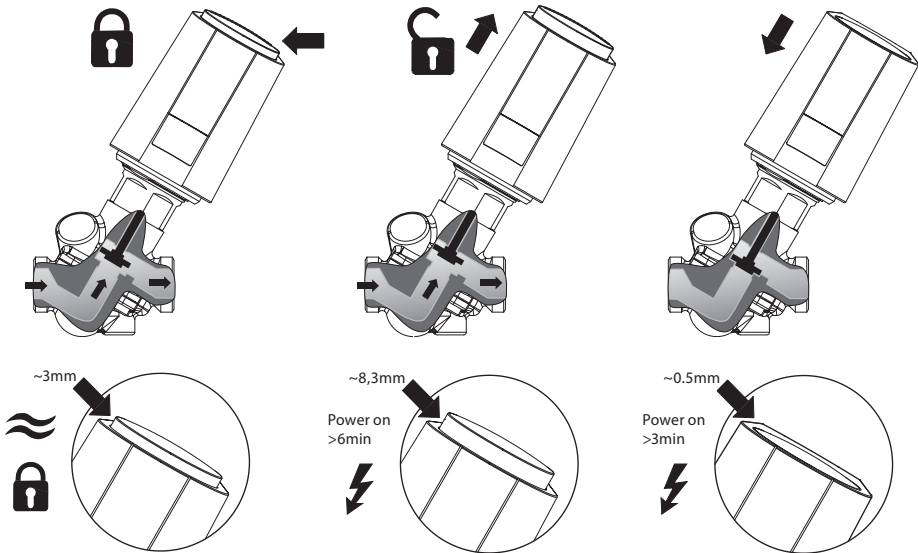

Installation Guide

ABNM A5 LOG/LIN for AB-QM, 0-10 V Proportional

Fits to AB-QM DN 10-32 / 1/2-1 1/4 inch

1. Mounting / demounting

Installation Guide ABNM A5

2. Electrical Connection & Dimensions

3. Unlock NC version (First Open Function)