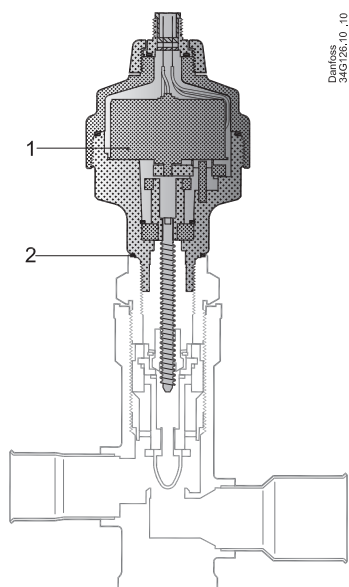

ETS 12.5, ETS 25, KVS 15

Description	Qty	Code no.
Pos. 1 Actuator with integrated M12 with Ceramic bearing	1	034G2088
Pos. 2 (incl. metal gasket) for ETS 12.5, ETS 25 / KVS 15		
Pos. 3 Cone/piston for ETS	1	034G2345
Pos. 2 Metal gasket		
Pos. 3 Cone/piston for ETS 25	1	034G2346
Pos. 2 Metal gasket		
Pos. 2 Metal Gasket	1	034G2344

ETS 25B, ETS 50, ETS 100

Description	Qty	Code no.
Pos. 1 Actuator with integrated M12 with ceramic bearing	1	034G2087
Pos. 2 (incl. metal gasket) for ETS 25B, ETS 50, ETS 100		
Pos. 2 Metal Gasket	1	034G2344

ETS 250, ETS 400, KVS 42

Description	Qty	Code no.
Pos. 1 Actuator with integrated M12 with ceramic bearing	1	034G2087
Pos. 2 (incl. metal gasket) for ETS 250, ETS 400 / KVS 42		
Pos. 2 Metal Gasket	1	034G2344