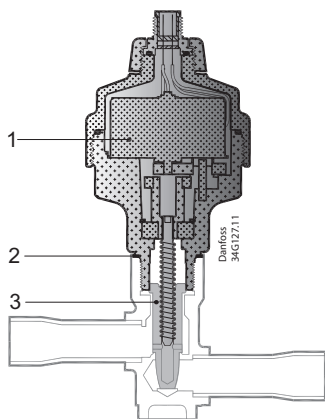

ETS 12.5, ETS 25, KVS 15

Description	Qty	Code no.
Pos. 1 Actuator with integrated M12 with Ceramic bearing	1	034G2088
Pos. 2 (incl. metal gasket) for ETS 12.5, ETS 25 / KVS 15		
Pos. 3 Cone/piston for ETS	1	034G2345
Pos. 2 Metal gasket		
Pos. 3 Cone/piston for ETS 25	1	034G2346
Pos. 2 Metal gasket		
Pos. 2 Metal Gasket	1	034G2344

ETS 25B, ETS 50, ETS 100

Description	Qty	Code no.
Pos. 1 Actuator with integrated M12 with ceramic bearing	1	034G2087
Pos. 2 (incl. metal gasket) for ETS 25B, ETS 50, ETS 100		
Pos. 2 Metal Gasket	1	034G2344

ETS 250, ETS 400, KVS 42

Description	Qty	Code no.
Pos. 1 Actuator with integrated M12 with ceramic bearing	1	034G2087
Pos. 2 (incl. metal gasket) for ETS 250, ETS 400 / KVS 42		
Pos. 2 Metal Gasket	1	034G2344