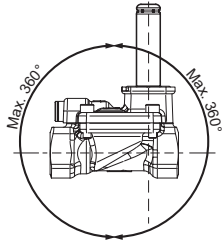

Installation guide
Solenoid valve
Type EV224B

032R9276

032R9276

1

2

3

4

5