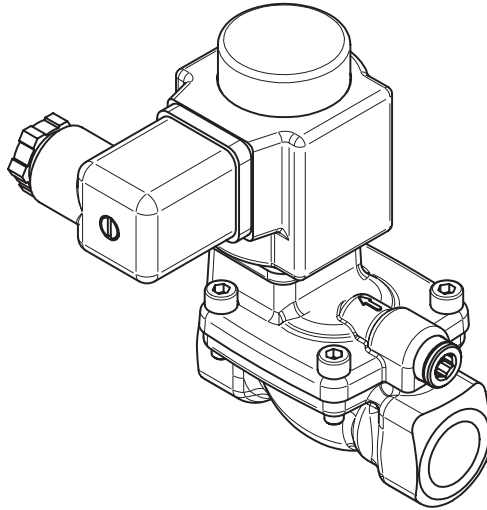

Installation guide
Solenoid valve
Type EV224B

032R9276

032R9276

1

2

3

4

5