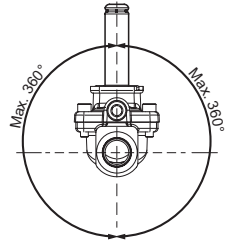

Installation guide
Solenoid valve
Type EV224B

032R9276

032R9276

1

2

3

4

5