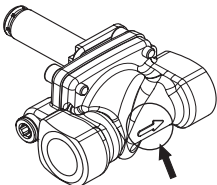

Installation guide
Solenoid valve
Type EV224B

032R9276

032R9276

1

2

3

4

5